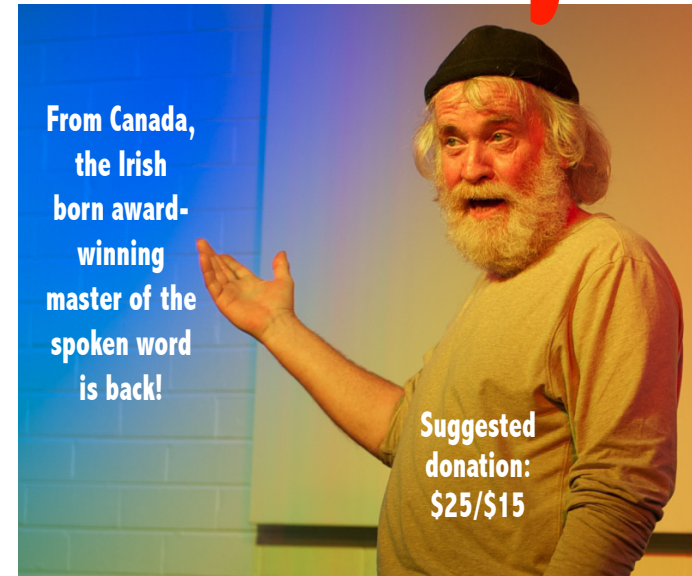

Jonathan Lynn

7pm, Wed 11th Jan, 2012

Humph Hall

85 Allambie Road, Allambie Heights

Thea Award winning Irish actor, playwright & designer, Jonathan Lynn is also a storyteller & performer at festivals & venues around the world. But he is not a traditional storyteller - don't expect magic & myth! Rather he dramatically performs theatrical excerpts, recitation, comedy, nostalgia, traditional & original monologues aimed at adult audiences. Expect to laugh!

Formerly the Allambie Heights Uniting Church, Humph Hall is now the private home of Gial & Wayne. Opt. donation: $25/$15
Bookings: 9939 8802 wayne@humph.org - humphhall.org