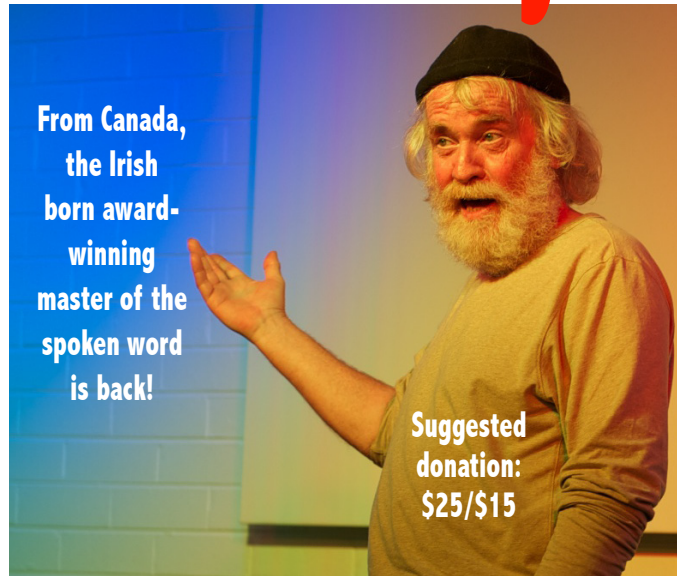

Jonathan Lynn

7pm, Wed 11th Jan, 2012

Humph Hall

85 Allambie Road, Allambie Heights

Thea Award winning Irish actor, playwright & designer, Jonathan Lynn is also a storyteller & performer at festivals & venues around the world. But he is not a traditional storyteller - don't expect magic & myth! Rather he dramatically performs theatrical excerpts, recitation, comedy, nostalgia, traditional & original monologues aimed at adult audiences. Expect to laugh!

Formerly the Allambie Heights Uniting Church, Humph Hall is now the private home of Gial & Wayne. Opt. donation: $25/$15
Bookings: 9939 8802 wayne@humph.org - humphhall.org

Words with teeth in 'em!